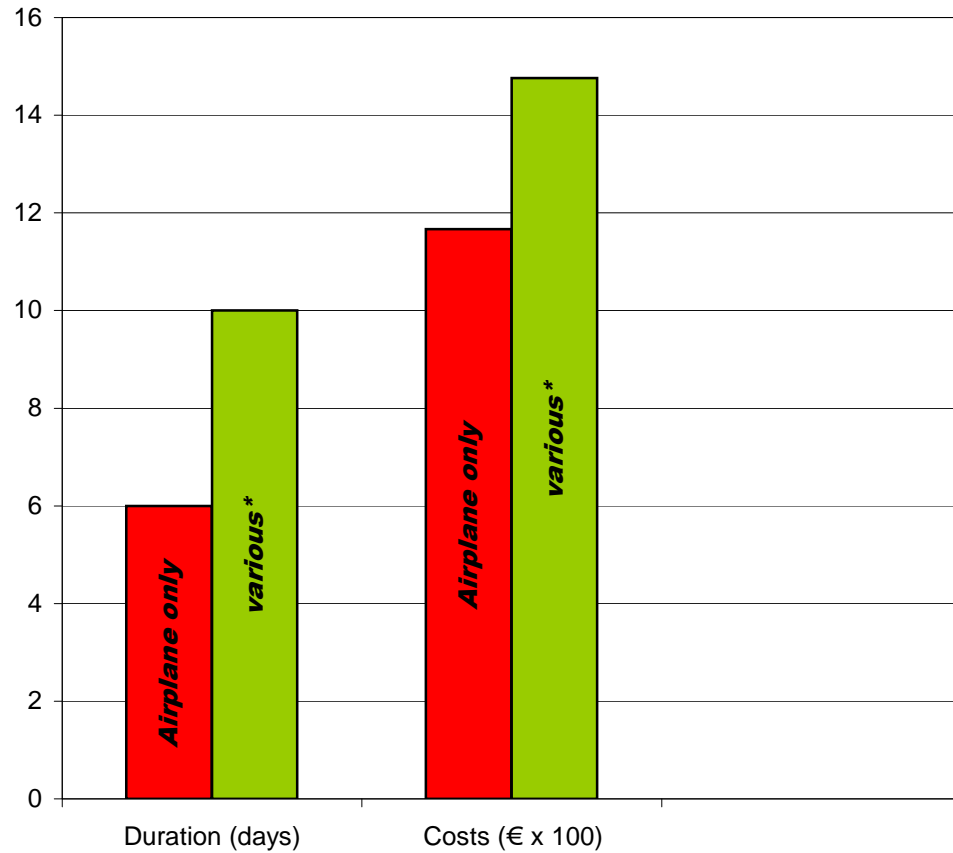

Tour'd EFFORTS - comparing means of travel

■ Airplane only ■ various*

***Airplane, train, ferry, bus , ** ferry emissions TuTech own calculation**
sources: <http://www.carbonzero.co.nz> , <http://www.travelmatters.org/> , <http://www.leedstidal.org/>
<http://www.greenmiles.de> <http://www.ec.europa.eu/environment/air/transport>