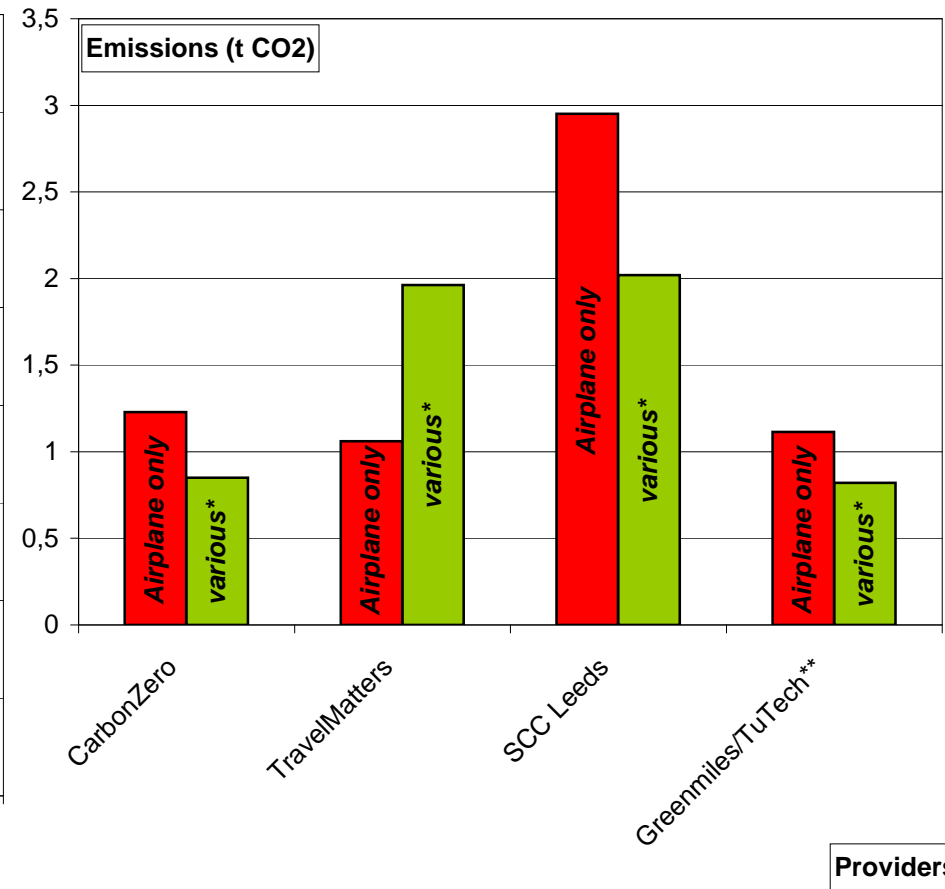

Tour'd EFFORTS - comparing means of travel

■ Airplane only ■ various*

***Airplane, train, ferry, bus , ** ferry emissions TuTech own calculation**
sources: <http://www.carbonzero.co.nz> , <http://www.travelmatters.org/> , <http://www.leedstidal.org/>
<http://www.greenmiles.de> <http://www.ec.europa.eu/environment/air/transport>